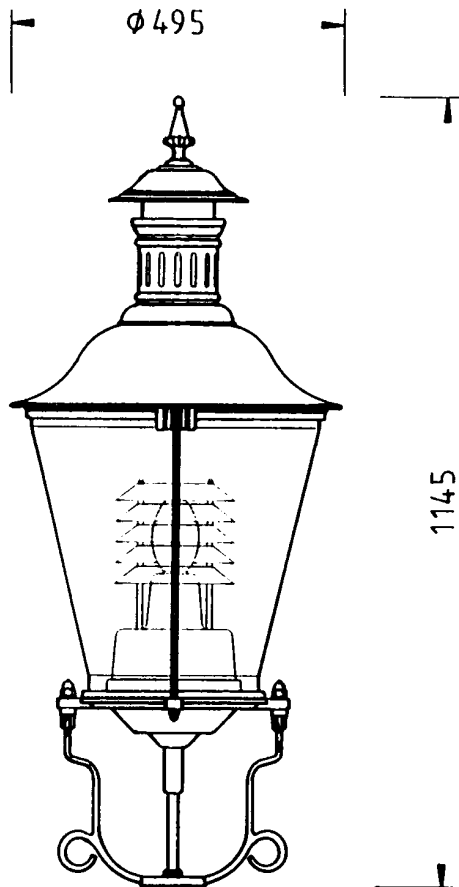

On candelabra THK-685/685-A

www.f-trapp.de

Historical luminaires round

THL-315 „Chemnitz“

Technical specifications

Luminaire housing:	Cast aluminum with 2 capture rods made of V2A
Fitting roof:	Coppersheet or Aluminumsheet, painted
Reflector:	Aluminium, mirroranodized
Fastening elements:	V2A
Glass:	PC, clear or crystal glass
Varnishing:	RAL color of your choice
Installation:	LED, 1xE26 ES, TCD, HSE, HIE, Gas, all electric parts with VDE mark
Protection category:	IP 54
Protection class:	SK I, SK II available on request
Bow luminaires:	Flangebow